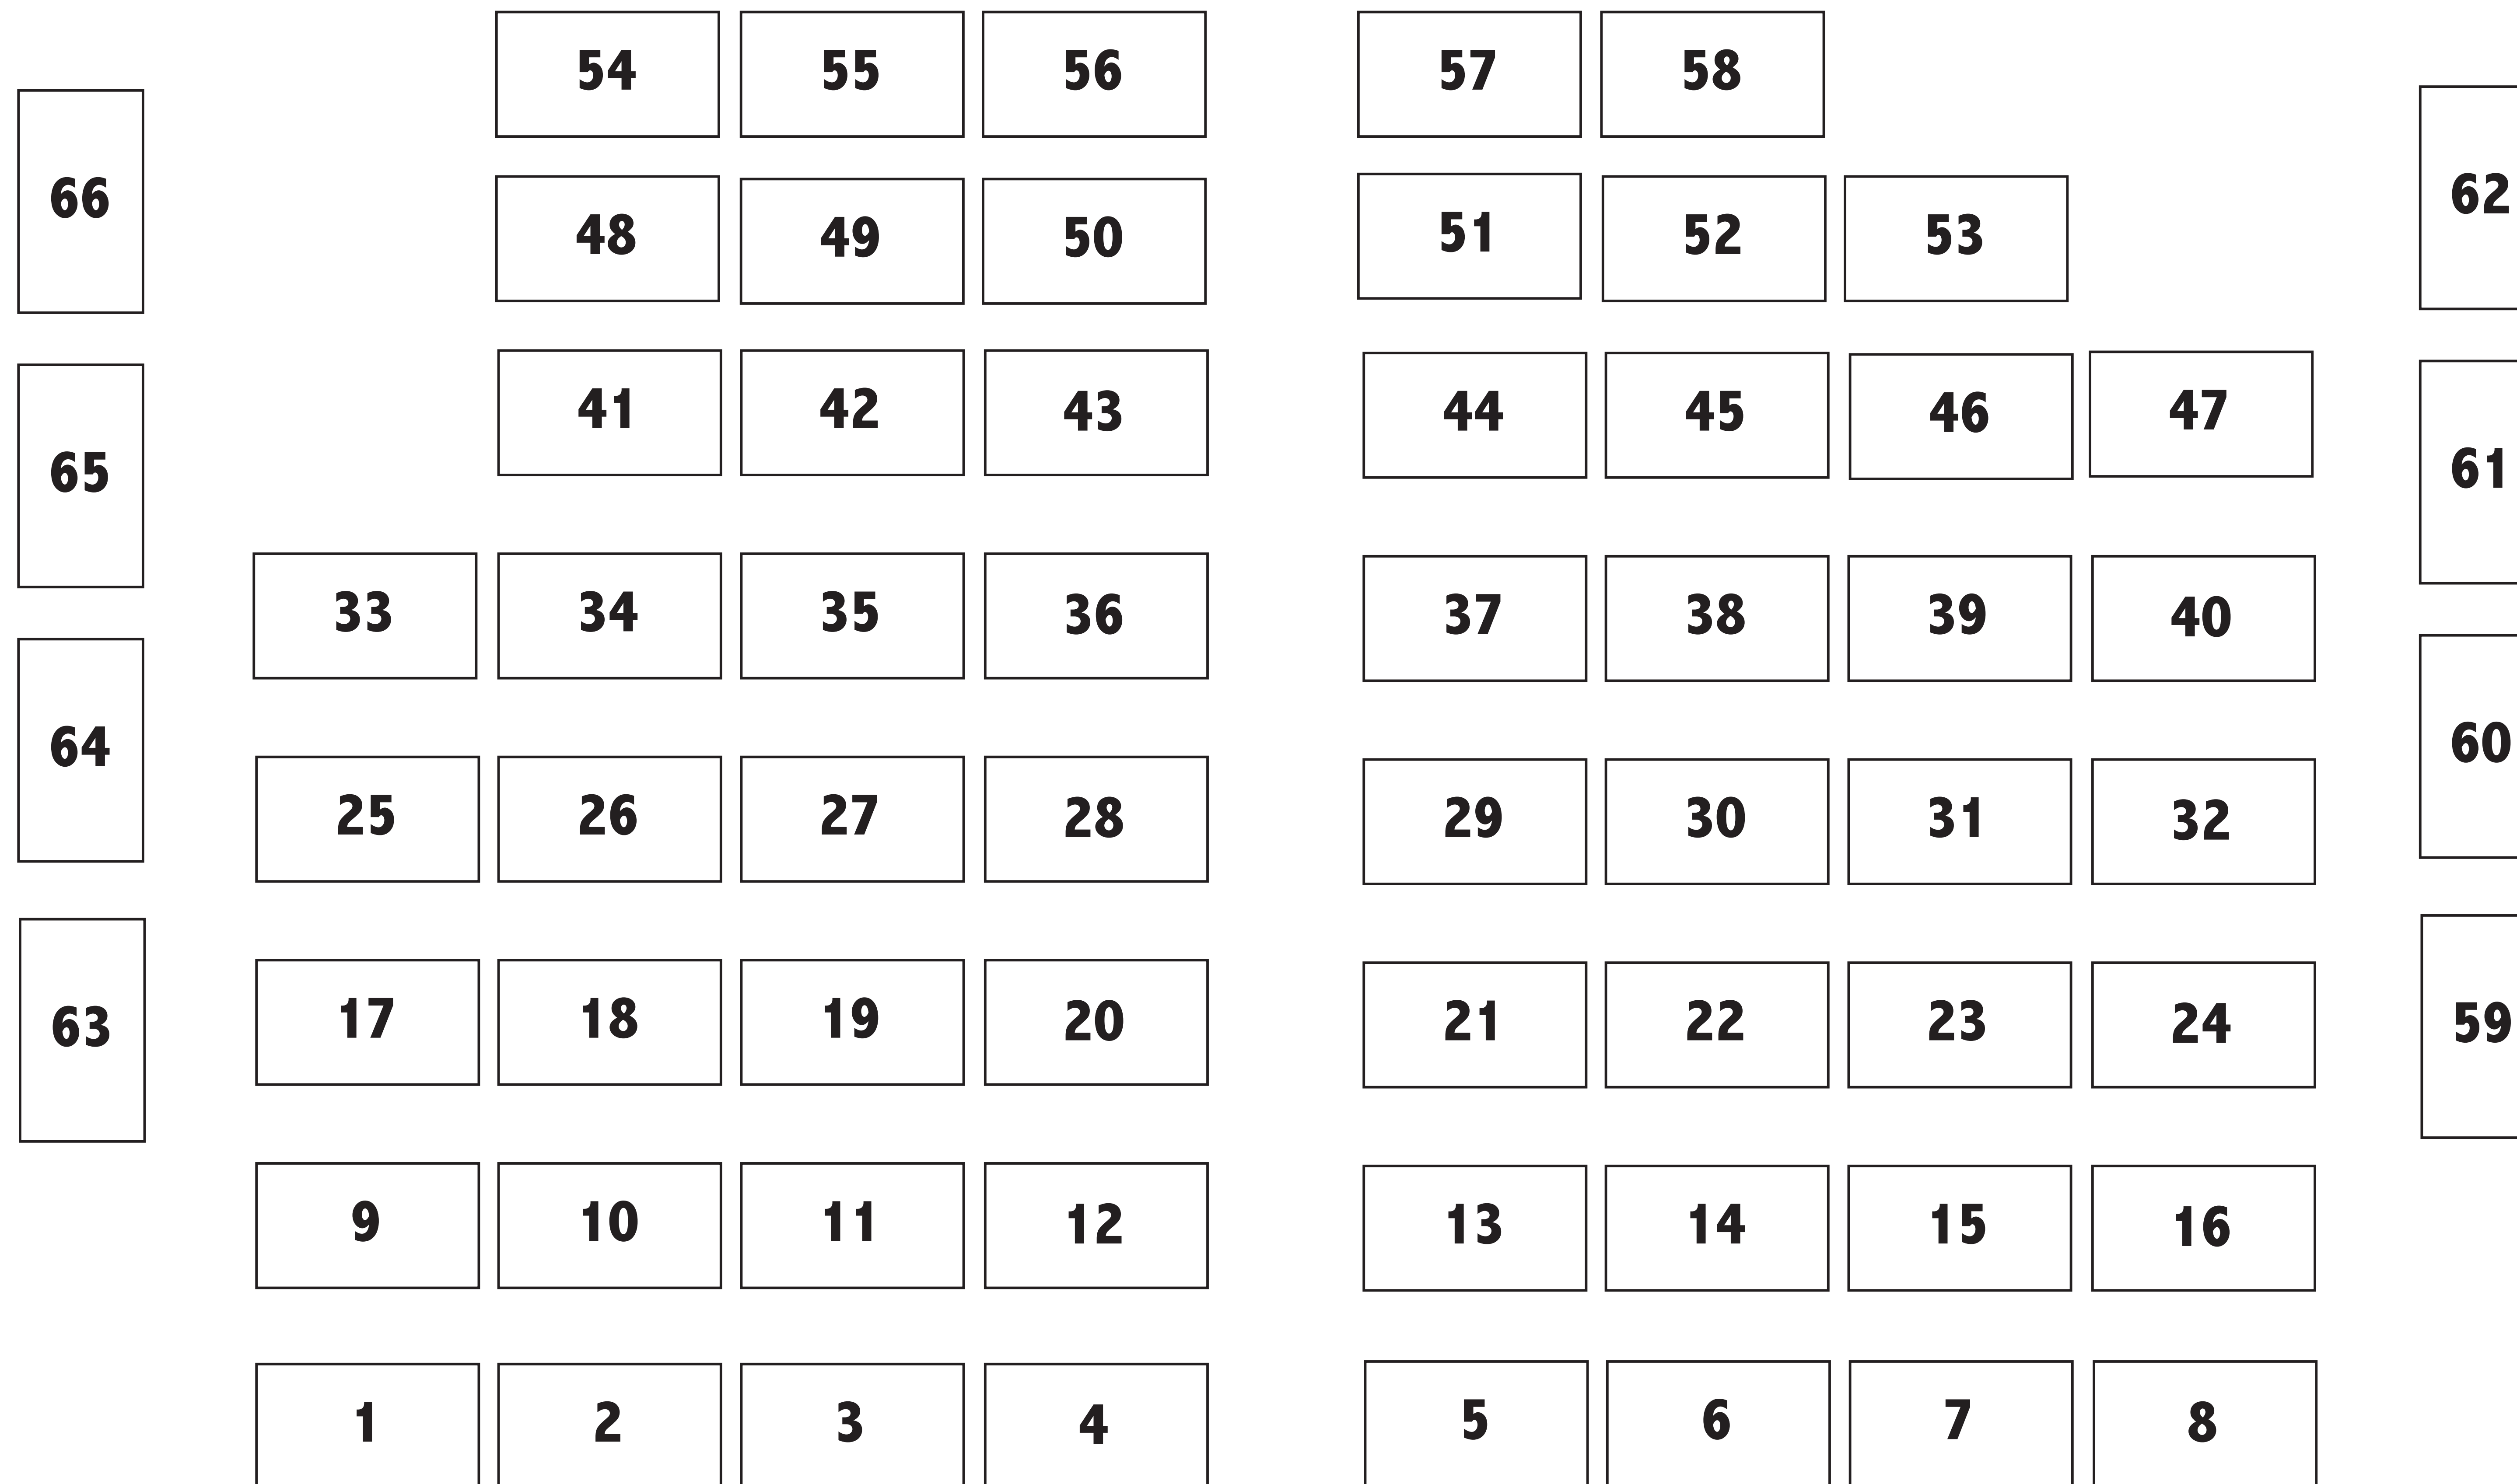

13th Annual Certified Teacher Fair Table Numbers

- 1-3 Audubon Schools
- 4 Morris Jeff Community School
- 5-6 Hynes Charter Schools
- 7-8 Kenner Discovery Health Sciences Academy
- 9 Benjamin Franklin High School
- 10 New Orleans Charter Science & Math High School
- 11-12 International High School of New Orleans
- 13-14 Lusher Charter School
- 15-16 Warren Easton Charter High School
- 17 Benjamin Franklin Elementary Mathematics and Science School
- 18 Mary McLeod Bethune Charter School
- 19-20 Young Audiences Charter School
- 21-22 International School of Louisiana
- 23 Elan Academy
- 24 Dr. Martin Luther King Jr. Charter School
- 25 ARISE Academy
- 26 Athlos Academy of Jefferson Parish
- 27-28 Crescent City Schools: Harriet Tubman Charter School, Paul Habans Charter School, Akili Academy
- 29 Lake Forest Charter School
- 30 Esperanza Charter School
- 31 Greater Grace Charter School
- 32 IDEA Public Schools - IDEA Dunn Academy
- 33 Jefferson RISE Charter School
- 34 Fannie C. Williams Charter School
- 35-36 FirstLine Schools
- 37-38 InspireNOLA Charter Schools
- 39 L.B. Landry- O.P. Walker College and Career Preparatory High School
- 40 Kenilworth Science and Technology School
- 41 Lafayette Academy Charter School
- 42-43 KIPP New Orleans Schools
- 44-45 New Beginnings Schools Foundation
- 46 ENCORE Academy
- 47 Linwood Public Charter School
- 48 Martin Behrman Charter School
- 49-50 ReNEW Schools
- 51-52 New Orleans Military and Maritime Academy
- 53 Mary D. Coghill
- 54 Teach New Orleans
- 55 Robert Russa Moton
- 56 Smothers Preparatory Academy
- 57 Success Prep @ Thurgood Marshall
- 58 New Harmony High School
- 59-62 Einstein Charter Schools
- 63 Xavier University of Louisiana
- 64 University of Louisiana at Monroe
- 65 LSU Shreveport Online Graduate Programs
- 66 Southern University at New Orleans College of Education & Human Development
- 67 The Finance Authority of New Orleans
- 68 Neighborhood Housing Services of New Orleans